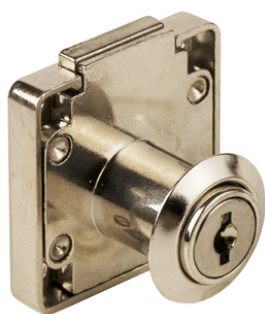

PRODUCT SHEET

Description:

Rim Lock 850, $\varnothing 16,5 \times 22$ mm, Drawer, NPL, HCK SISO

Item number:

14.00.010-0

Units	Box	Carton	HS Code	Barcode
Pcs.	12	192	8301300000	
				5704866031585

SISO A/S

Mileparken 11
DK-2740 Skovlunde
Denmark
VAT: DK 24786013