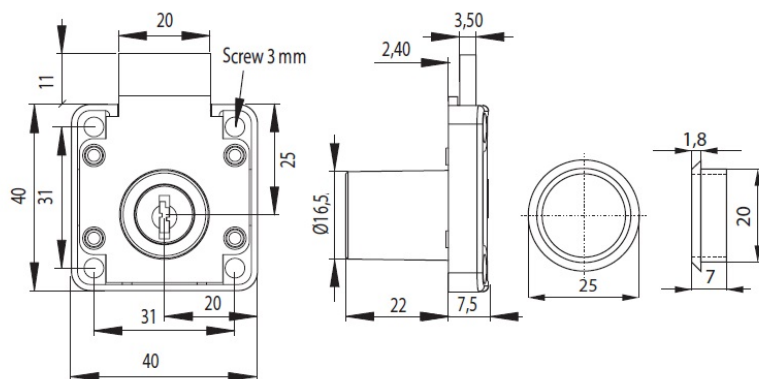

PRODUCT SHEET

Description:

Rim Lock 850, $\varnothing 16,5 \times 22$ mm, Drawer, NPL, HCK SISO

Item number:

14.00.010-0

Units	Box	Carton	HS Code	Barcode
Pcs.	12	192	8301300000	
				5704866031585

SISO A/S

Mileparken 11
DK-2740 Skovlunde
Denmark
VAT: DK 24786013